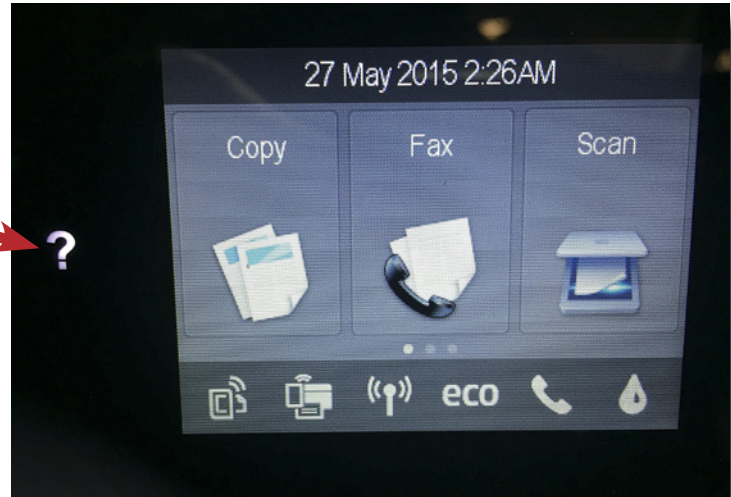

HP 950XL & 951XL Firmware check

To Check the firmware version of your printer follow these steps

1. Select the “ ? ” on left.

2. Select
“ Printer Information ”

3. Scroll down menu if
needed to see
“FW Version”