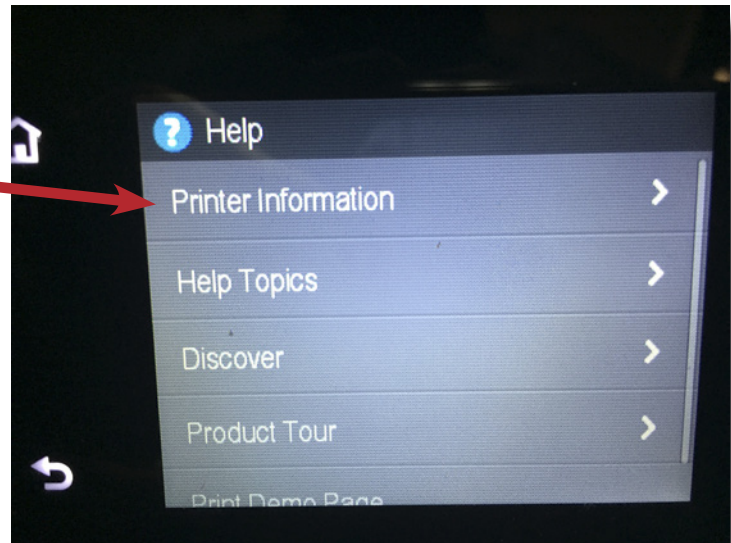

HP 950XL & 951XL Firmware check

To Check the firmware version of your printer follow these steps

1. Select the “ ? ” on left.

2. Select
“ Printer Information ”

3. Scroll down menu if
needed to see
“FW Version”