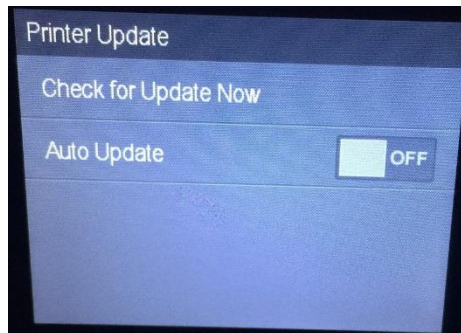

### Printer – Home Screen

Select – Setup

Web Services

Printer Update

Auto Update – (Turn Off)