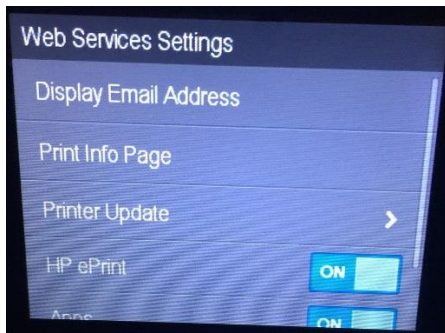

### Printer – Home Screen

Select – Setup

Web Services

Printer Update

Auto Update – (Turn Off)