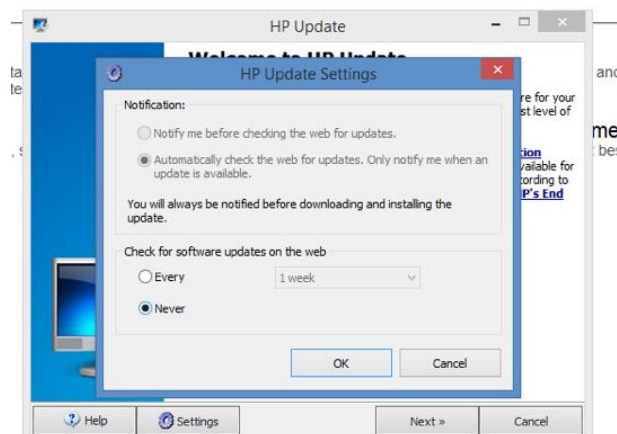

Select - Never