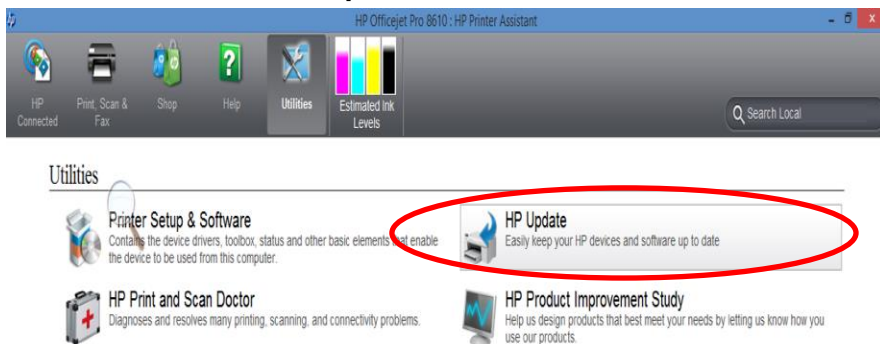

### Printer – Home Screen

Select – Setup

Web Services

Printer Update

Auto Update – (Turn Off)

### Computer – HP Printer Assistant

Open HP Printer Assistant from programs  
Select - HP Update

Select - Never